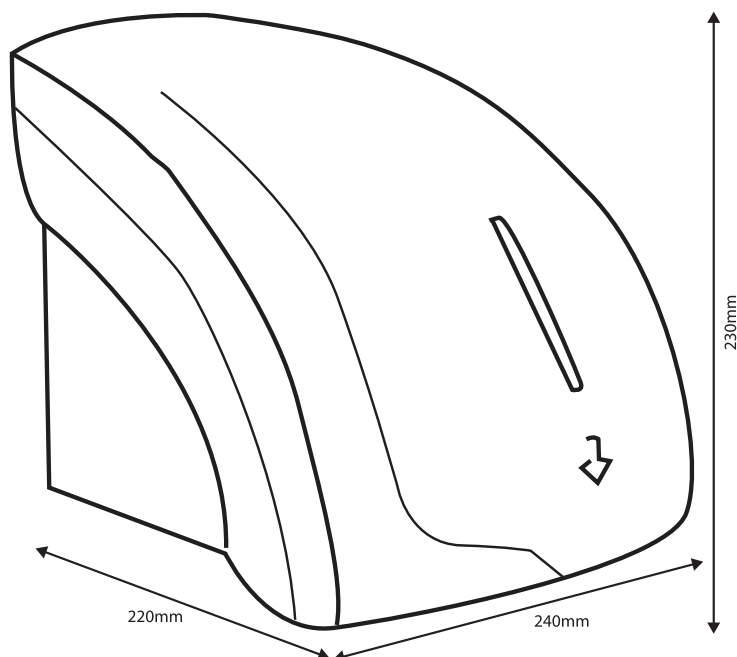

TECHNICAL DATA SHEET

MODEL: TG001

[PRODUCT CODE]

TG001W

[FINISH]

CLASSIC WHITE

[VOLTAGE]

220-240V / 50 - 60 HZ

[RATED POWER]

2000W

[SENSOR RANGE]

120-150MM

[WIND SPEED]

12M/S

[AIR TEMPERATURE]

60±20°C

[DRYING TIME]

40-50S

[DIMENSIONS]

240MM (W) X 220MM (D) X 230MM (H)

[WATERPROOF PROTECT]

IPX1

[NOISE LEVEL]

56 DB